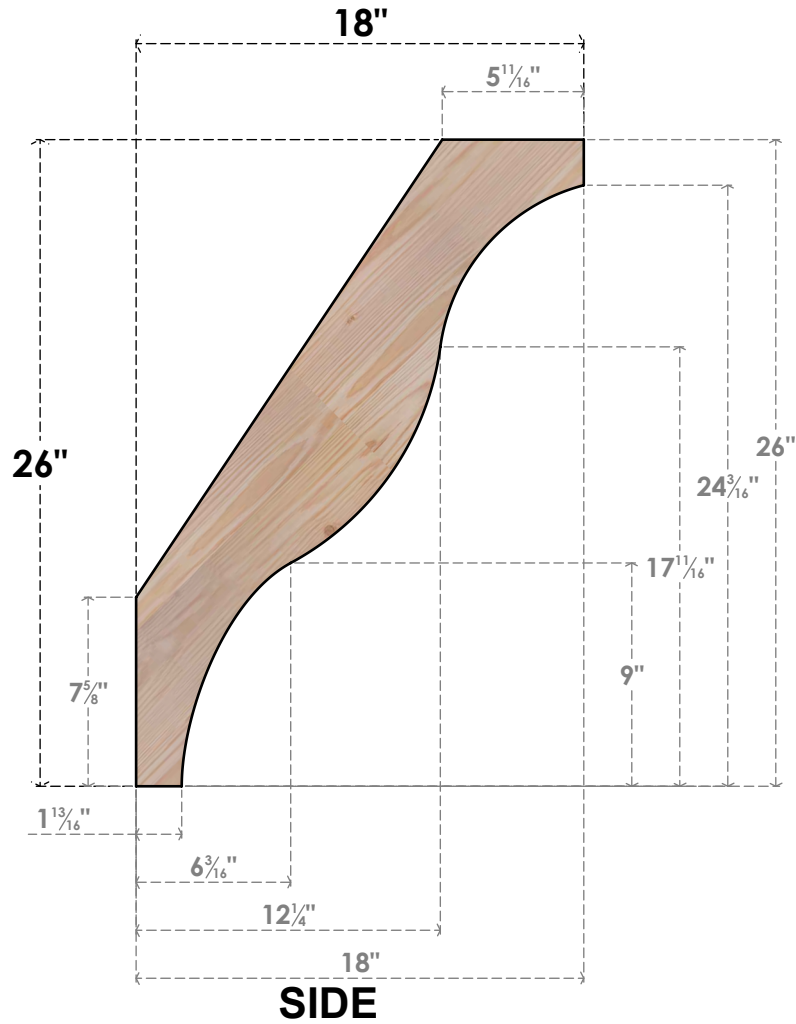

BRC04X18X26FST00SDF

3 1/2"W X 18"D X 26"H FUNSTON SMOOTH BRACE, DOUGLAS FIR

EKENA MILLWORK
 2300 WEST MAIN ST.
 CLARKSVILLE, TX 75426
 TOLL FREE: 866-607-0453
 WWW.EKENAMILLWORK.COM

NOTES

1. INSTALLATION TO BE COMPLETED IN ACCORDANCE WITH MANUFACTURER'S SPECIFICATIONS.
2. DRAWING MAY NOT BE TO SCALE
3. THIS DRAWING IS INTENDED FOR DESIGN AND PLANNING PURPOSES ONLY.
4. ALL INFORMATION CONTAINED HEREIN WAS CURRENT AT THE TIME OF DEVELOPMENT BUT MUST BE REVIEWED AND APPROVED BY THE PRODUCT MANUFACTURER TO BE CONSIDERED ACCURATE.
5. PRODUCTS ARE NOT KILN DRIED. THIS ITEM IS UNIQUE AND WILL CONTAIN THE NATURAL VARIATIONS THAT THE WOOD SPECIES OFFERS. THIS MAY RESULT IN VARIATIONS UP TO 1/4"