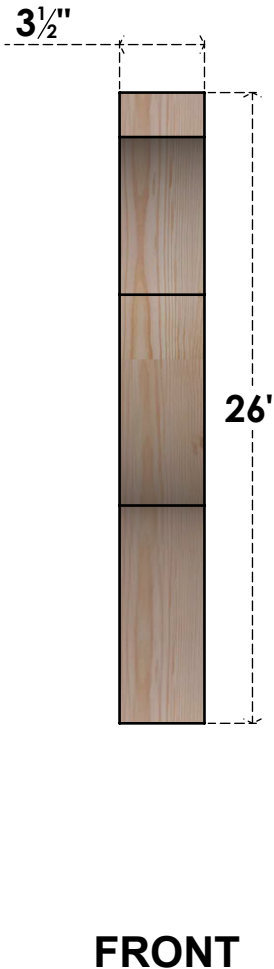

BRC04X18X26FST00SDF

3 1/2"W X 18"D X 26"H FUNSTON SMOOTH BRACE, DOUGLAS FIR

EKENA MILLWORK
 2300 WEST MAIN ST.
 CLARKSVILLE, TX 75426
 TOLL FREE: 866-607-0453
 WWW.EKENAMILLWORK.COM

NOTES

1. INSTALLATION TO BE COMPLETED IN ACCORDANCE WITH MANUFACTURER'S SPECIFICATIONS.
2. DRAWING MAY NOT BE TO SCALE
3. THIS DRAWING IS INTENDED FOR DESIGN AND PLANNING PURPOSES ONLY.
4. ALL INFORMATION CONTAINED HEREIN WAS CURRENT AT THE TIME OF DEVELOPMENT BUT MUST BE REVIEWED AND APPROVED BY THE PRODUCT MANUFACTURER TO BE CONSIDERED ACCURATE.
5. PRODUCTS ARE NOT KILN DRIED. THIS ITEM IS UNIQUE AND WILL CONTAIN THE NATURAL VARIATIONS THAT THE WOOD SPECIES OFFERS. THIS MAY RESULT IN VARIATIONS UP TO 1/4"